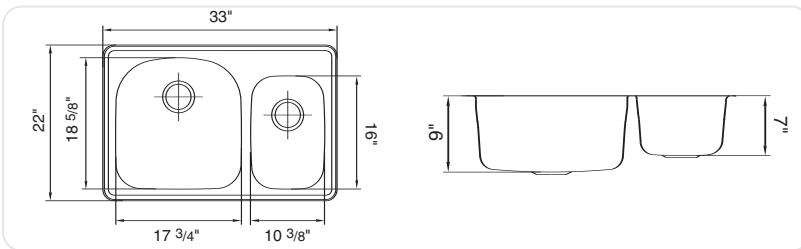

EDGE

Stainless Steel 2.0 Bowl Offset
Self Rimming

AS-ED200XUSTM

Features

- Self Rimming
- Bowl depths 9" (L), 7" (R)
- Fitted with high-density sound deadening pads
- Punched with 4 faucet holes (1 3/8")
- 18 gauge steel
- Brushed steel
- Spray back coating

Finishes

Medium Brushed

We reserve the right to amend specifications, weights, measures and color availability without prior notice. * For color matched options, please see to the Options & Accessories section. All measurements are in millimetres unless otherwise stated.